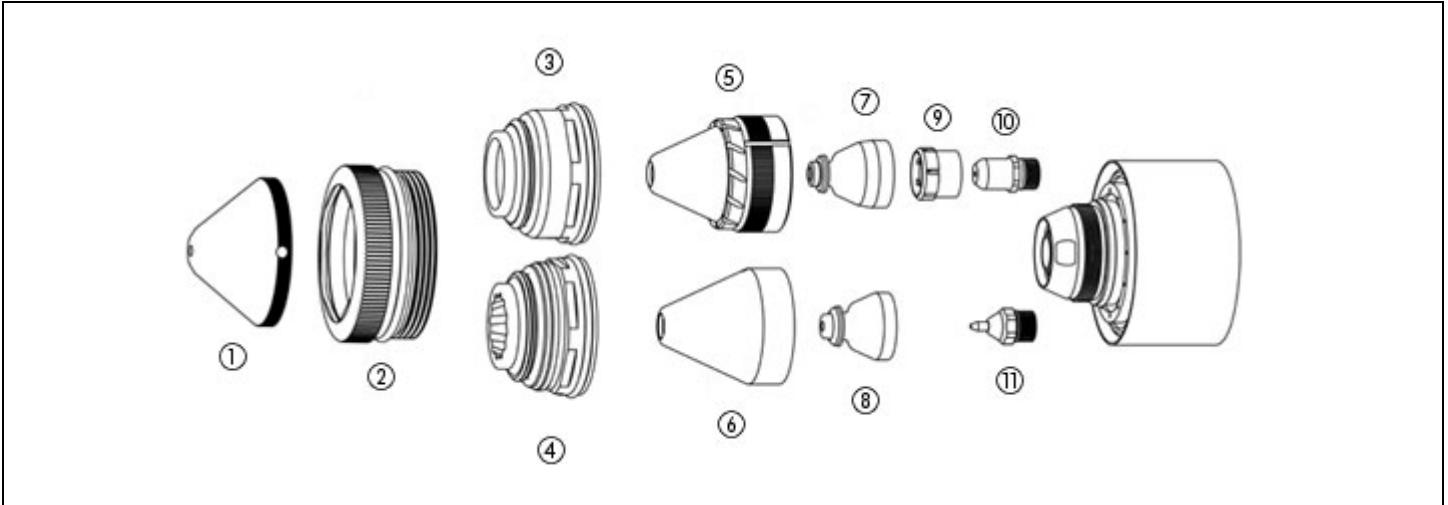

ProductLine: PB-S80W
System: FineFocus 800 Plus®

Date: Dec-6-2013

Consumables					
#	PartNo	Reference	Description	Pkg Qty	UOM
1	C117-155	.11.833.101.155	Swirl Gas Cap, 3.5MM, V4335	1	EA
	C117-157	.11.833.101.157	Swirl Gas Cap, 4.5MM, V4345	1	EA
	C117-550	.11.833.101.1550	Swirl Gas Cap, 3.0MM, V4330	1	EA
	C117-156	.11.833.101.156	Swirl Gas Cap, 4.0MM, V4340	1	EA
	C117-159	.11.833.101.159	Swirl Gas Cap, 6.0MM, V4360	1	EA
	C53-158	.11.833.101.158	Swirl Gas Cap, 5.0mm V4350	1	EA
2	C117-081	.11.841.721.081	Protective Cap T502	1	EA
	C117-261	.11.833.121.261	Protective Cap, V502	1	EA
	C53-261	.11.833.101.261	Protective Cap, V501	1	EA
3	C117-271	.11.836.901.271	Swirl Gas Nozzle, T521	1	EA
	C117-0271	.11.836.921.271	Swirl Gas Nozzle, T522	1	EA
4	C117-1271	.11.833.121.271	Swirl Gas Nozzle, V522	1	EA
5	C117-163	.11.836.901.163	Nozzle Cap, T3030	1	EA
	C117-164	.11.836.901.164	Nozzle Cap, T3045	1	EA
	C117-165	.11.836.901.165	Nozzle Cap, T3060	1	EA
6	C53-790	.12.37790	Nozzle Cap	1	EA