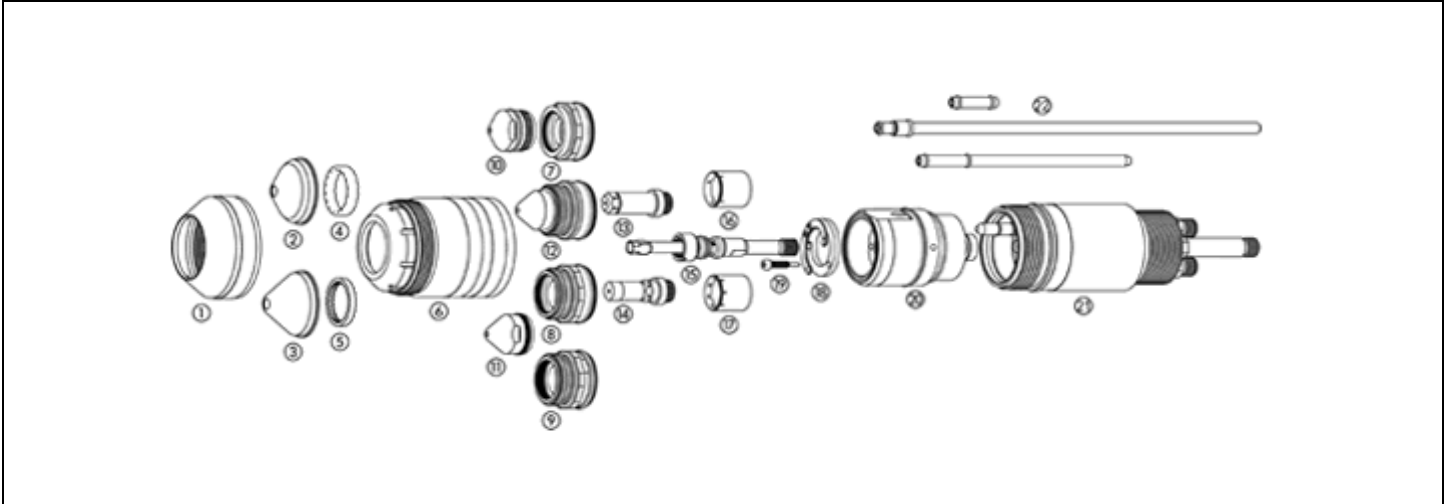

ProductLine: PT-19XLS
System: ESP-200/300/400/600C/1000, PCM-150/1500/8XL

Date: Dec-6-2013

Consumables					
#	PartNo	Reference	Description	Pkg Qty	UOM
1	C47-081	37081	Shield Retainer	1	EA
2	L47-795	21795	Shield, 50 Amp	5	EA
3	C47-802	21802, 0004470028	Shield, 100-250 Amp	1	EA
	C47-945	0004470029, 21945	Shield, 325-600 Amp	1	EA
4	L47-796	21796, 0004470031	Diffuser, 50 Amp	5	EA
5	C47-944	21944, 0004470031	Diffuser, 100-600 Amp	1	EA
	C47-496	22496	Diffuser, 100-600 Amp, Rev	1	EA
6	C47-082	37082	Nozzle Retaining Cap	1	EA
	L47-431	37431	Nozzle Retaining Cap, Air Curtain	1	EA
7	C47-027	22027, 00044700019	Nozzle Base, 50 Amp	1	EA
8	C47-028	22028, 0004470023	Nozzle Base, 100-400 Amp	1	EA
9	C47-928	N/A	Nozzle Base, Extended Life, 100-400 Amp	1	EA
10	C47-026	0004470018, 22026	Nozzle Tip, .041, 50 Amp	1	EA
11	C47-029	22029, 0004470020	Nozzle Tip, .071, 100 Amp	1	EA
	C47-030	22030, 0004470021	Nozzle Tip, .082, 150 Amp	1	EA
	C47-031	0004470022, 22031	Nozzle Tip, .091, 200 Amp	1	EA

Maintenance					
#	PartNo	Reference	Description	Pkg Qty	UOM
	C10-483	0004470135, 19483, 0558001626, 37064	Double Threaded Mounting Tube	1	EA
15	C47-068	0004470037, 37068	Electrode Holder	1	EA
18	C47-071	37071, 0558003858	Contact Ring Ass'y	1	EA
19	C47-073	0004470044, 37073	Screw, Contact Ring	1	EA
21	C47-066	37066, 0004470040	Torch Body	1	EA
	C47-993	N/A	Torch Ass'y, SilverLine®, 250 Amp	1	EA